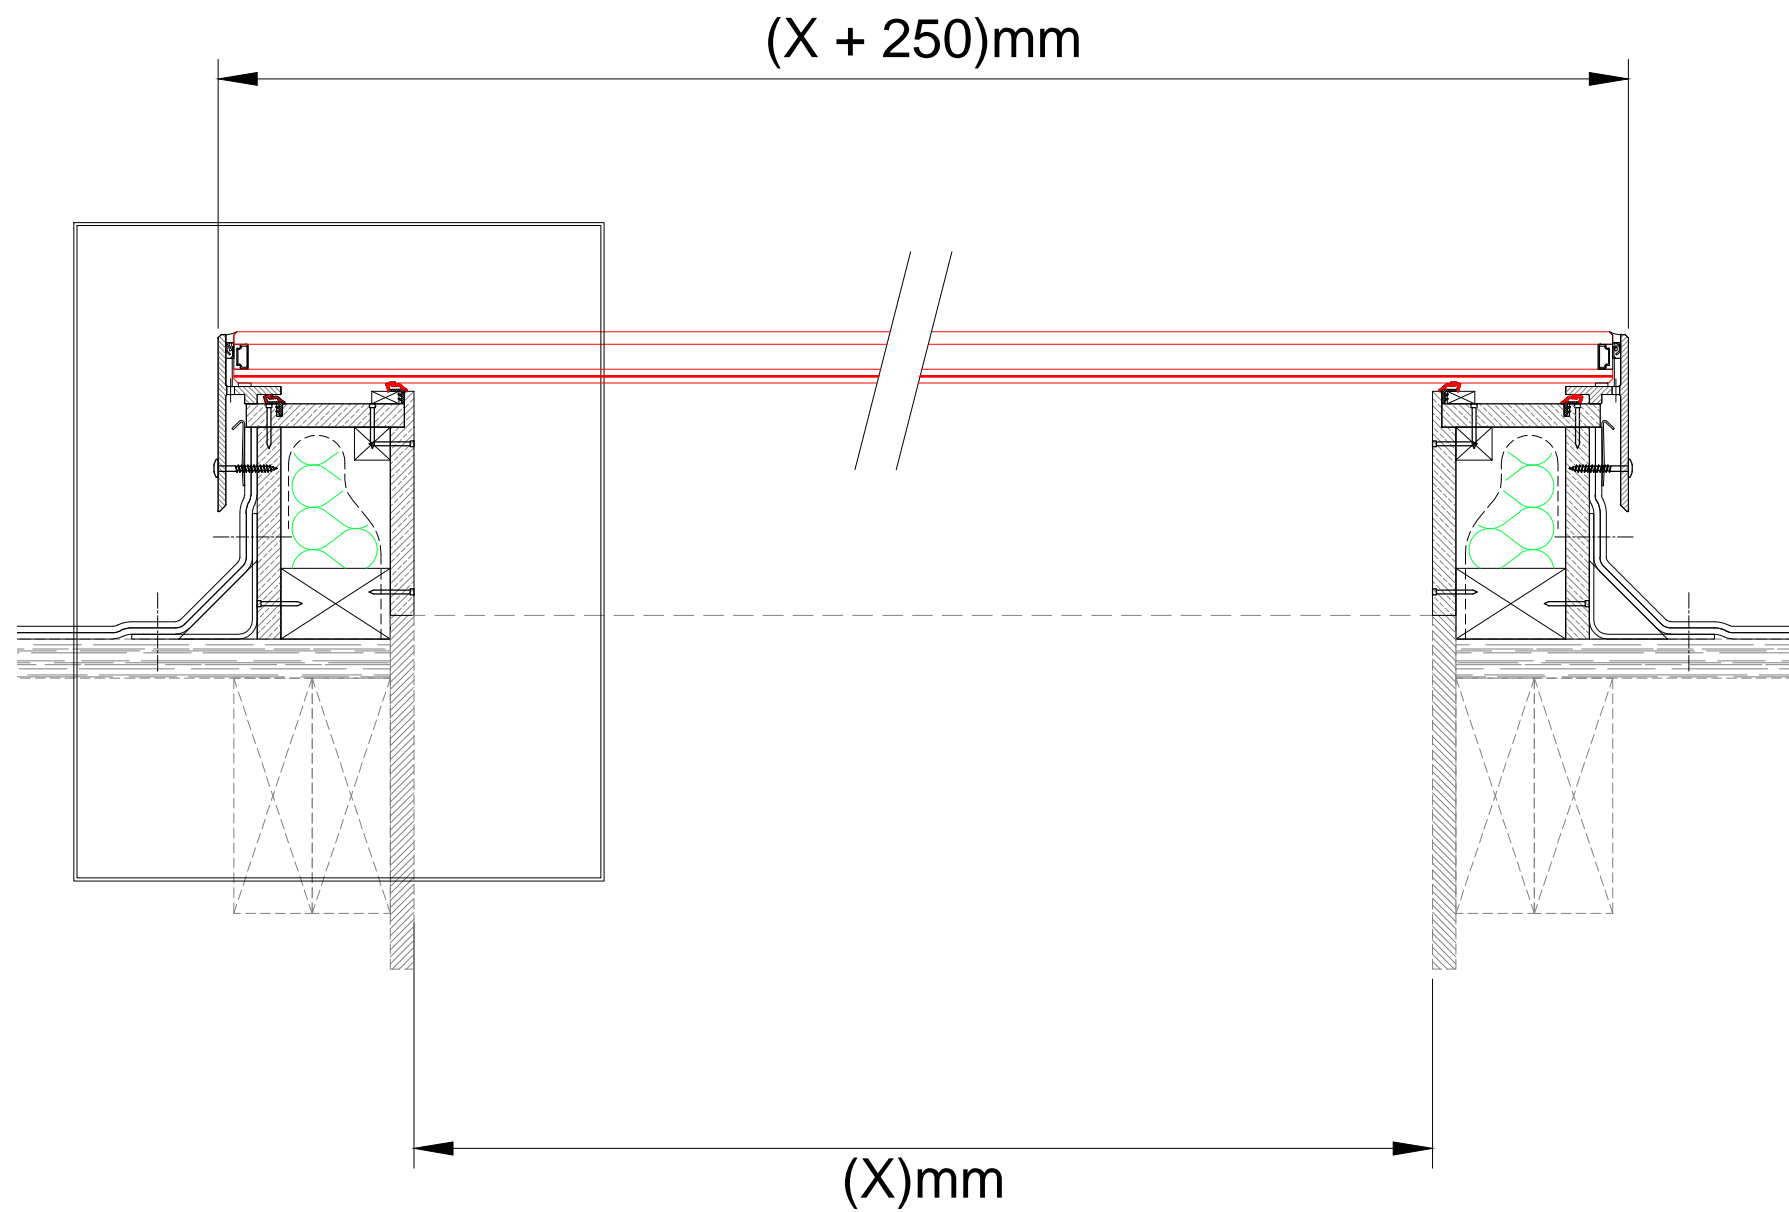

SCALE 1:2 @ A3

SCALE 1:5 @ A3

VELUX Company Ltd.
 Woodside Way
 Glenrothes
 Fife
 Scotland
 KY7 4ND
 Telephone:
 +44 (0) 1592 778 246

VARIO BY **VELUX**

Single unit - Fixed (with 150mm upstand)